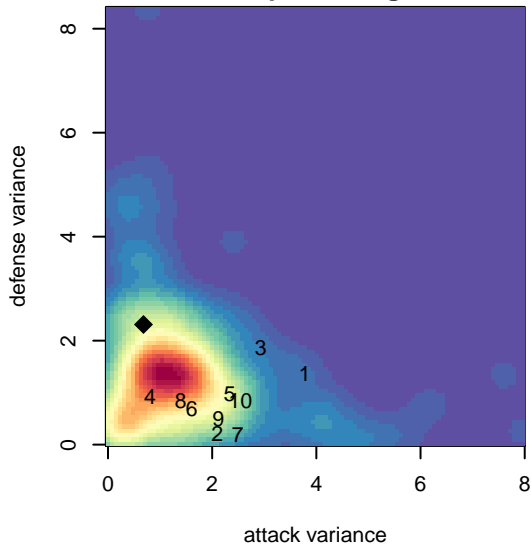

West Narrows FC Blue G02

West Narrows FC
Gig Harbor, WA
G02 total strength=1224
attack=8.45 defense=2.24
fall league = PSPL Classic 2 U16

alt names used:
West Narrows Blue G02
West Narrows F.C. G 02 Navy

Venues played:
2017 Seattle Cup GU16
2017 PSPL Classic 2 U16

West Narrows FC Blue G02
Dots are actual minus expected GF (blue circles) and GA (red triangles).
Blue line is smoothed change in attack strength. Red is smoothed change in defense strength.

**attack and defense variance (black dot)
relative to other teams
and top 10 in region**

**attack and defense rating
relative to others at age
and all opponents in last 13 months**

Performance relative to 13 month average