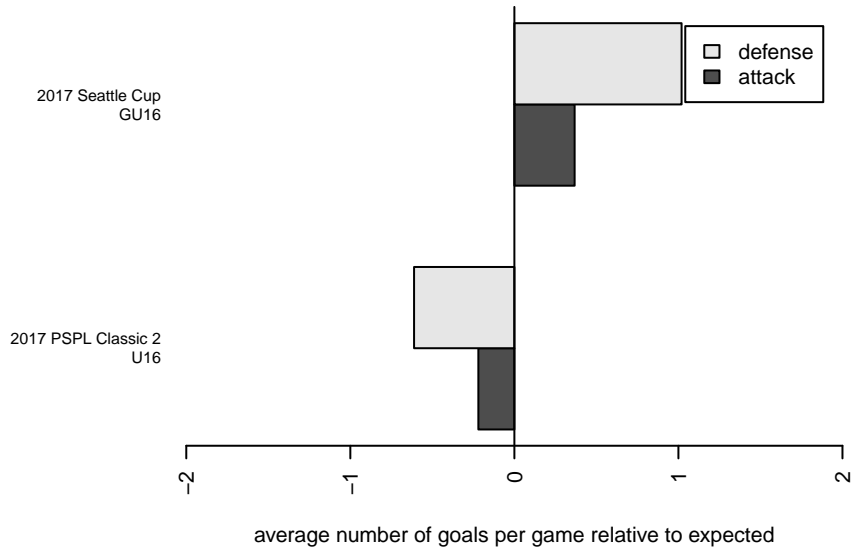

West Narrows FC Blue G02

West Narrows FC
Gig Harbor, WA
G02 total strength=1224
attack=8.45 defense=2.24
fall league = PSPL Classic 2 U16

alt names used:
West Narrows Blue G02
West Narrows F.C. G 02 Navy

Venues played:
2017 Seattle Cup GU16
2017 PSPL Classic 2 U16

West Narrows FC Blue G02
Dots are actual minus expected GF (blue circles) and GA (red triangles).
Blue line is smoothed change in attack strength. Red is smoothed change in defense strength.

**attack and defense variance (black dot)
relative to other teams
and top 10 in region**

**attack and defense rating
relative to others at age
and all opponents in last 13 months**

Performance relative to 13 month average