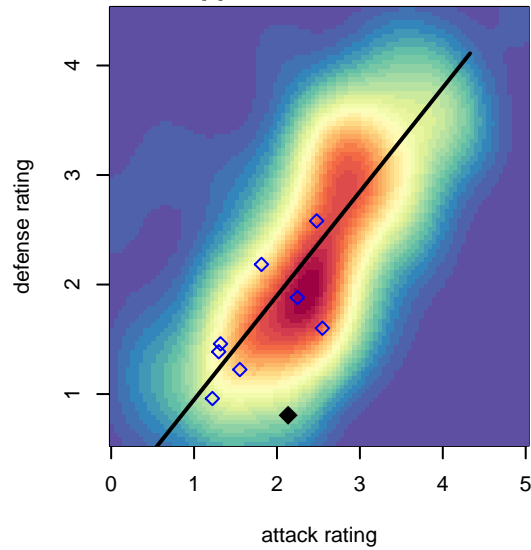

West Narrows FC Blue G02

West Narrows FC
Gig Harbor, WA
G02 total strength=1224
attack=8.45 defense=2.24
fall league = PSPL Classic 2 U16

alt names used:
West Narrows Blue G02
West Narrows F.C. G 02 Navy

Venues played:
2017 Seattle Cup GU16
2017 PSPL Classic 2 U16

West Narrows FC Blue G02
Dots are actual minus expected GF (blue circles) and GA (red triangles).
Blue line is smoothed change in attack strength. Red is smoothed change in defense strength.

**attack and defense variance (black dot)
relative to other teams
and top 10 in region**

**attack and defense rating
relative to others at age
and all opponents in last 13 months**

Performance relative to 13 month average