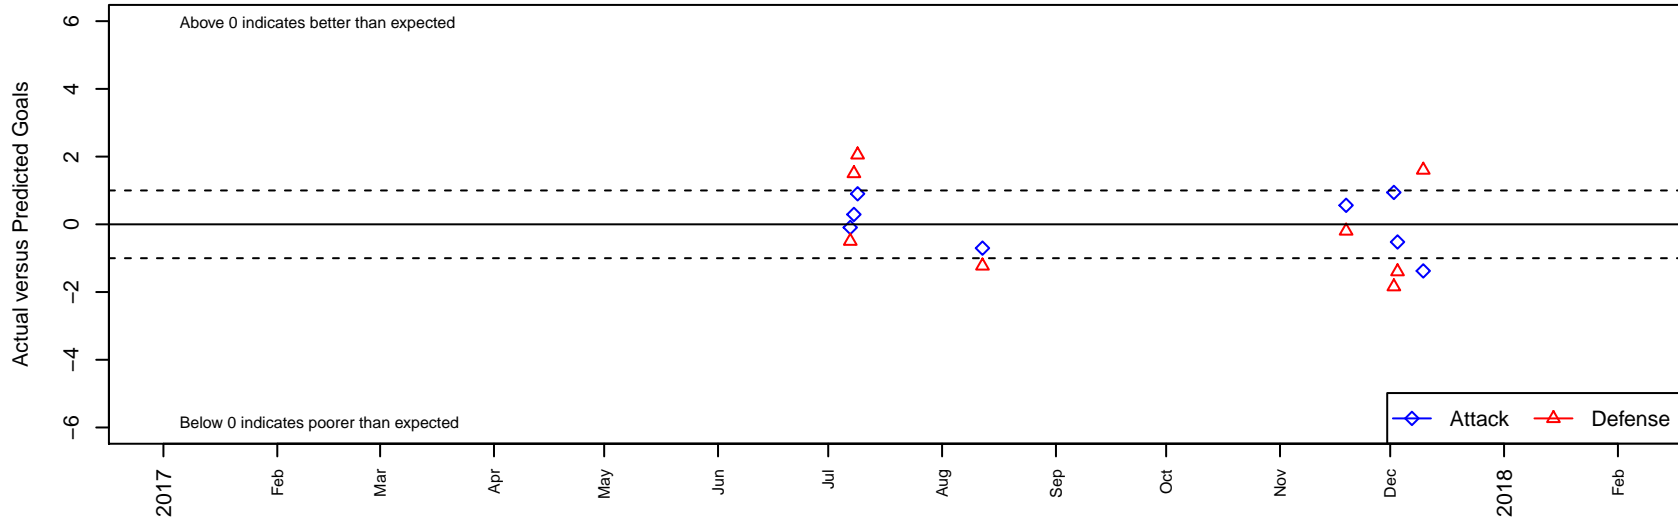

West Narrows FC Blue G02

West Narrows FC
Gig Harbor, WA
G02 total strength=1224
attack=8.45 defense=2.24
fall league = PSPL Classic 2 U16

alt names used:
West Narrows Blue G02
West Narrows F.C. G 02 Navy

Venues played:
2017 Seattle Cup GU16
2017 PSPL Classic 2 U16

West Narrows FC Blue G02
Dots are actual minus expected GF (blue circles) and GA (red triangles).
Blue line is smoothed change in attack strength. Red is smoothed change in defense strength.

**attack and defense variance (black dot)
relative to other teams
and top 10 in region**

**attack and defense rating
relative to others at age
and all opponents in last 13 months**

Performance relative to 13 month average