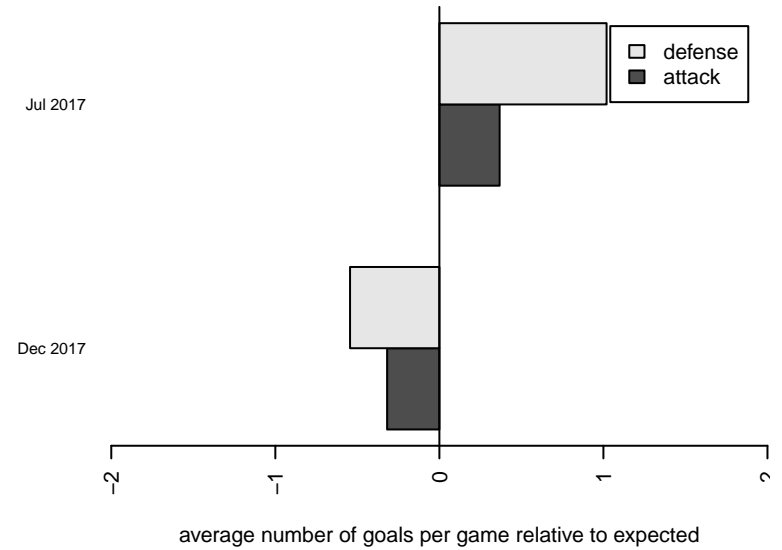

Venues played:
2017 Seattle Cup GU16
2017 PSPL Classic 2 U16

West Narrows FC Blue G02
Dots are actual minus expected GF (blue circles) and GA (red triangles).
Blue line is smoothed change in attack strength. Red is smoothed change in defense strength.

**attack and defense variance (black dot)
relative to other teams
and top 10 in region**

**attack and defense rating
relative to others at age
and all opponents in last 13 months**

Performance relative to 13 month average

Performance relative to 13 month average

date	home		away		venue	pred.home	pred.away
2017-12-10	MVP Marauders White G02	0	West Narrows FC Blue G02	1	2017 PSPL Classic 2 U16	1.60	2.38
2017-12-03	MRFC White G02	5	West Narrows FC Blue G02	1	2017 PSPL Classic 2 U16	3.60	1.52
2017-12-02	NPSA Titans White G02	3	West Narrows FC Blue G02	4	2017 PSPL Classic 2 U16	1.16	3.06
2017-11-19	TC United White G02	2	West Narrows FC Blue G02	3	2017 PSPL Classic 2 U16	1.80	2.44
2017-08-12	CWSA Navy G02	7	West Narrows FC Blue G02	1	2017 PSPL Classic 2 U16	5.77	1.70
2017-07-09	Seattle United NE Blue G02	0	West Narrows FC Blue G02	3	2017 Seattle Cup GU16	2.05	2.10
2017-07-08	Eastside FC White G02	4	West Narrows FC Blue G02	1	2017 Seattle Cup GU16	5.50	0.71
2017-07-07	West Narrows FC Blue G02	1	NK Fury G02	3	2017 Seattle Cup GU16	1.09	2.50