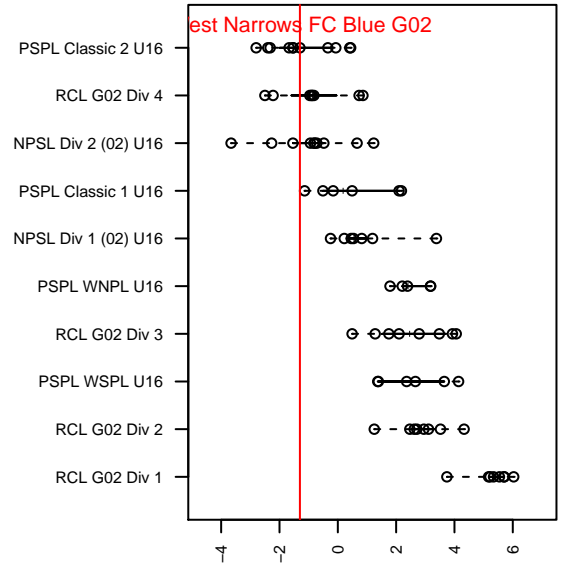

West Narrows FC Blue G02

West Narrows FC
Gig Harbor, WA
G02 total strength=1224
attack=8.45 defense=2.24
fall league = PSPL Classic 2 U16

alt names used:
West Narrows Blue G02
West Narrows F.C. G 02 Navy

Venues played:
2017 Seattle Cup GU16
2017 PSPL Classic 2 U16

West Narrows FC Blue G02
Dots are actual minus expected GF (blue circles) and GA (red triangles).
Blue line is smoothed change in attack strength. Red is smoothed change in defense strength.

**attack and defense variance (black dot)
relative to other teams
and top 10 in region**

**attack and defense rating
relative to others at age
and all opponents in last 13 months**

Performance relative to 13 month average

Performance relative to 13 month average

date	home		away		venue	pred.home	pred.away
2017-12-10	MVP Marauders White G02	0	West Narrows FC Blue G02	1	2017 PSPL Classic 2 U16	1.60	2.38
2017-12-03	MRFC White G02	5	West Narrows FC Blue G02	1	2017 PSPL Classic 2 U16	3.60	1.52
2017-12-02	NPSA Titans White G02	3	West Narrows FC Blue G02	4	2017 PSPL Classic 2 U16	1.16	3.06
2017-11-19	TC United White G02	2	West Narrows FC Blue G02	3	2017 PSPL Classic 2 U16	1.80	2.44
2017-08-12	CWSA Navy G02	7	West Narrows FC Blue G02	1	2017 PSPL Classic 2 U16	5.77	1.70
2017-07-09	Seattle United NE Blue G02	0	West Narrows FC Blue G02	3	2017 Seattle Cup GU16	2.05	2.10
2017-07-08	Eastside FC White G02	4	West Narrows FC Blue G02	1	2017 Seattle Cup GU16	5.50	0.71
2017-07-07	West Narrows FC Blue G02	1	NK Fury G02	3	2017 Seattle Cup GU16	1.09	2.50